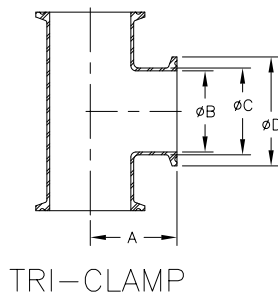

特殊代码	描述
0778	Saniflo HS, DIN clamp Connection
0779	Saniflo HS, w/swivel stand, DIN clamp connection
0780	Saniflo HS, Wil-Gard 110V, DIN clamp connection
0781	Saniflo HS, Wil-Gard 220V, DIN clamp connection
0782	Saniflo HS, Wil-Gard 110V, w/swivel Stand DIN clamp connection
0783	Saniflo HS, Wil-Gard 220V, w/swivel stand, DIN clamp connection
0784	Saniflo HS, SMS connection
0785	Saniflo HS, w/swivel stand, SMS connection
0786	Saniflo HS, Wil-Gard 110V, SMS connection
0787	Saniflo HS, Wil-Gard 220V, SMS connection
0788	Saniflo HS, Wil-Gard 110V, w/swivel stand, SMS connection
0789	Saniflo HS, Wil-Gard 220V, w/swivel stand, SMS connection

DIMENSIONS - SANIFLO HS CONNECTIONS								
ITEM	ø25mm (ø1.0) SIZE		ø38mm (ø1.5) SIZE		ø51mm (ø2.0) SIZE		ø76mm (ø3.0) SIZE	
	METRIC (mm)	STANDARD (inch)	METRIC (mm)	STANDARD (inch)	METRIC (mm)	STANDARD (inch)	METRIC (mm)	STANDARD (inch)
A	146	2.4	46	1.8	51	2.0	74	2.9
B	23	ø.9	36	ø1.4	48	ø1.9	74	ø2.9
C	25	ø1.0	38	ø1.5	51	ø2.0	76	ø3.0
D	51	ø2.0	51	ø2.0	64	ø2.5	91	ø3.6
E	146	2.4	46	1.8	51	2.0	74	2.9
F	25	ø1.0	38	ø1.5	48	ø1.9	81	ø3.2
G	28	ø1.1	41	ø1.6	51	ø2.0	84	ø3.3
H	51	ø2.0	51	ø2.0	64	ø2.5	107	ø4.2
J	146	2.4	46	1.8	51	2.0	74	2.9
K	23	ø.9	36	ø1.4	48	ø1.9	74	ø2.9
L	25	ø1.0	38	ø1.5	51	ø2.0	76	ø3.0
M	41	ø1.6	61	ø2.4	71	ø2.8	99	ø3.9