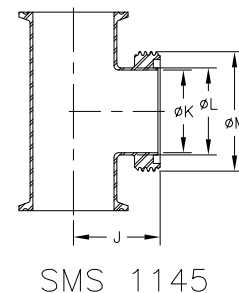

特殊代码	描述
0778	Saniflo HS, DIN clamp Connection
0779	Saniflo HS, w/swivel stand, DIN clamp connection
0780	Saniflo HS, Wil-Gard 110V, DIN clamp connection
0781	Saniflo HS, Wil-Gard 220V, DIN clamp connection
0782	Saniflo HS, Wil-Gard 110V, w/swivel Stand DIN clamp connection
0783	Saniflo HS, Wil-Gard 220V, w/swivel stand, DIN clamp connection
0784	Saniflo HS, SMS connection
0785	Saniflo HS, w/swivel stand, SMS connection
0786	Saniflo HS, Wil-Gard 110V, SMS connection
0787	Saniflo HS, Wil-Gard 220V, SMS connection
0788	Saniflo HS, Wil-Gard 110V, w/swivel stand, SMS connection
0789	Saniflo HS, Wil-Gard 220V, w/swivel stand, SMS connection

DIMENSIONS - SANIFLO HS CONNECTIONS								
ITEM	ø25mm (ø1.0) SIZE		ø38mm (ø1.5) SIZE		ø51mm (ø2.0) SIZE		ø76mm (ø3.0) SIZE	
	METRIC (mm)	STANDARD (inch)	METRIC (mm)	STANDARD (inch)	METRIC (mm)	STANDARD (inch)	METRIC (mm)	STANDARD (inch)
A	146	2.4	46	1.8	51	2.0	74	2.9
B	23	ø.9	36	ø1.4	48	ø1.9	74	ø2.9
C	25	ø1.0	38	ø1.5	51	ø2.0	76	ø3.0
D	51	ø2.0	51	ø2.0	64	ø2.5	91	ø3.6
E	146	2.4	46	1.8	51	2.0	74	2.9
F	25	ø1.0	38	ø1.5	48	ø1.9	81	ø3.2
G	28	ø1.1	41	ø1.6	51	ø2.0	84	ø3.3
H	51	ø2.0	51	ø2.0	64	ø2.5	107	ø4.2
J	146	2.4	46	1.8	51	2.0	74	2.9
K	23	ø.9	36	ø1.4	48	ø1.9	74	ø2.9
L	25	ø1.0	38	ø1.5	51	ø2.0	76	ø3.0
M	41	ø1.6	61	ø2.4	71	ø2.8	99	ø3.9